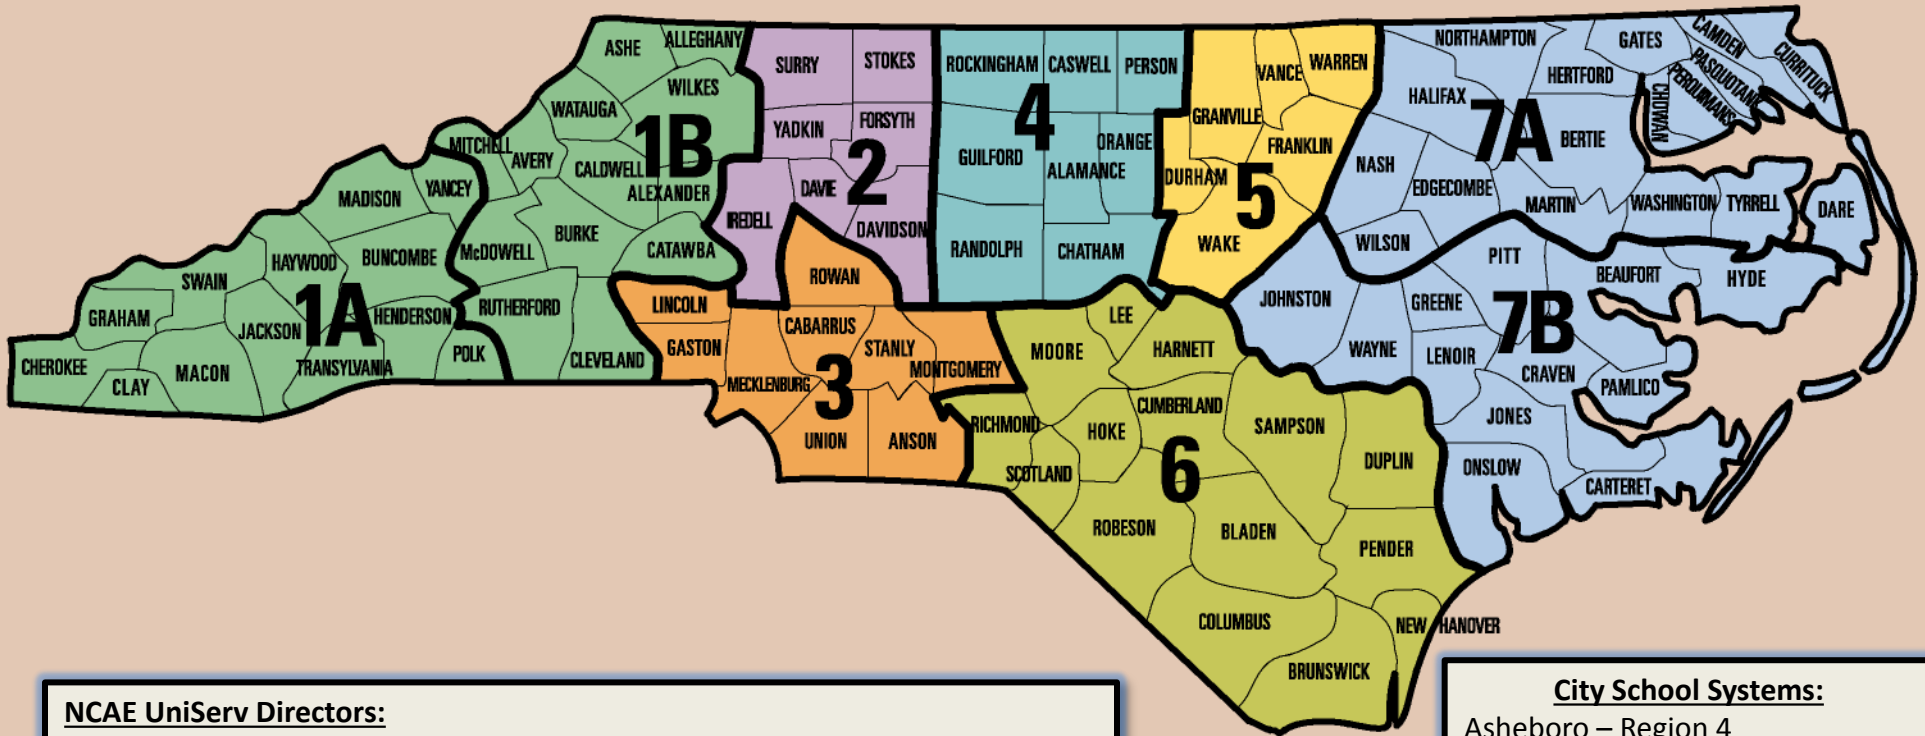

NCAE Regional Map

NCAE UniServ Directors:
Regions 1A and 1B: Keyth Harrison, 1-800-635-3371
Region 2: Colleen Lanier, 1-800-635-3386
Region 3: Justin Conley, 1-800-635-3387
Region 4: Frederick Pruitt and Ray Riffe, 1-800-635-9148
Region 5: Tyrone Melton and Norma Reaves, 1-800-662-7924
Region 6: Robert Blackwell and Naomi Chisolm, 1-800-635-9153
Regions 7A and 7B: Dorsey Harris and Deborah Harris-Ivery, 1-800-560-5128

City School Systems:
Asheboro – Region 4
Asheville – Region 1A
Chapel Hill-Carrboro – Region 4
Clinton – Region 6
Elkin – Region 2
Hickory – Region 1B
Kannapolis – Region 3
Lexington – Region 2
Mooresville – Region 2
Mt. Airy – Region 2
Newton-Conover – Region 1B
Roanoke Rapids – Region 7A
Thomasville – Region 2
Weldon – Region 7A
Whiteville – Region 6

Advocacy Center
1-855-275-6223
www.askNCAE.org